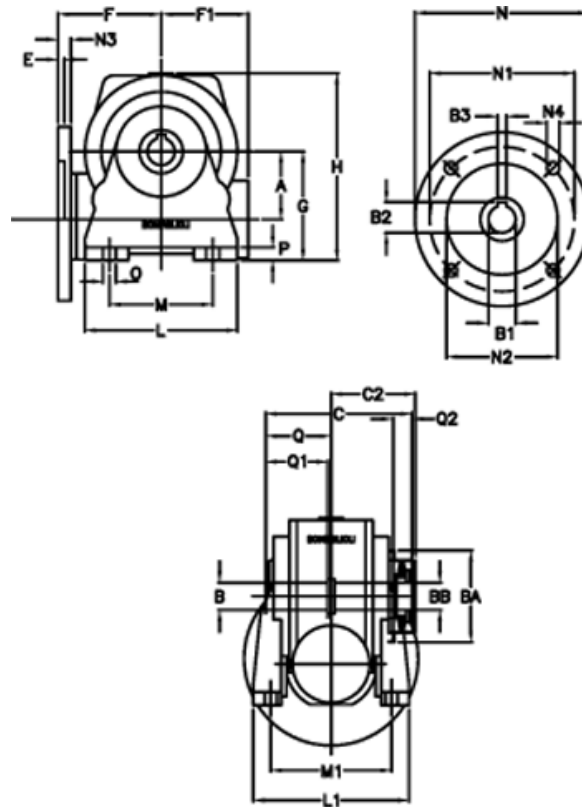

Data Sheet

Article number: 390204410012336

Description: Worm Gear with Torque Limiter
VF 44-L2-N-100-P63B14

Measures

a = 44.60	C2 = 48	L1 = 98	O = 8.5
B = 18	Description = VF 44N-xx-63B14	m = 52	P = 10
B1 E7 = 11	E = 2.0	M1 = 81.0	Q = 32.0
B2 = 12.8	F = 65	N = 90	Q1 = 32
B3 H9 = 4	F1 = 54	N1 = 75	Q2 = 12
BA = 40	g = 72	N2 = 60	
BB H7 = 11	H = 124.5	N3 = 8.0	
C = 79	L = 90	N4 = 5,5	